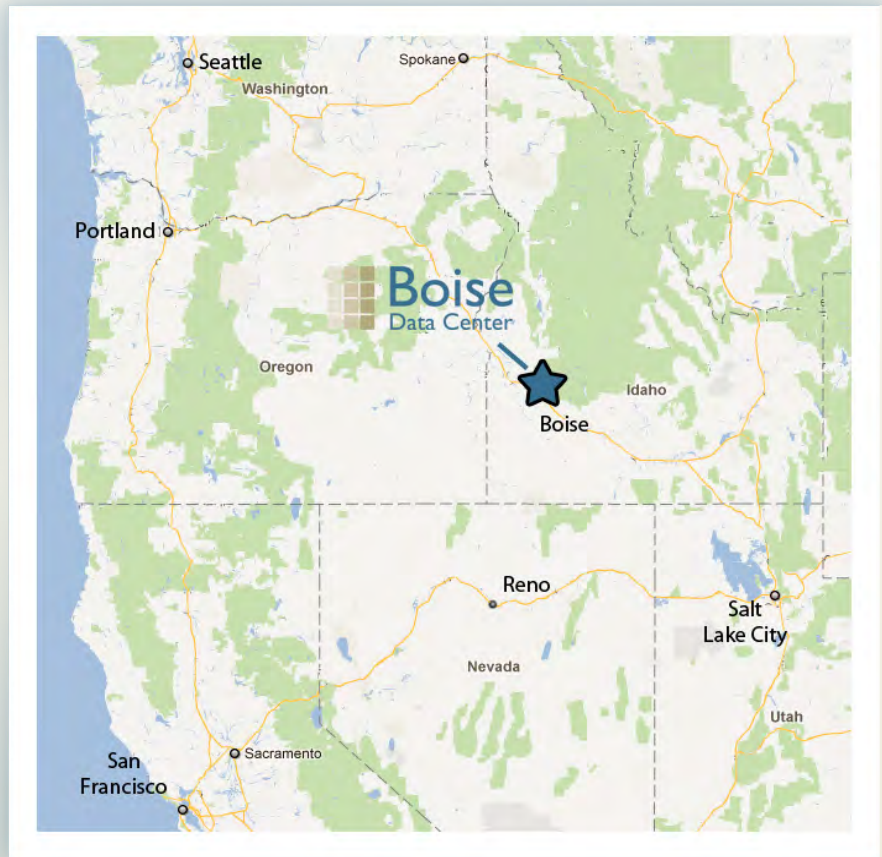

AVAILABLE
NOW

Location

CLEAN, LOW-COST POWER & SECURITY

Idaho leads the U.S. in clean electricity generation. Fueled by efficient, hydro-electric power, Boise's power rates are approximately half that of most western states and are among the lowest in the United States. Geographically diverse with low seismic risk, Boise is one of the exceptional cores in America for its energy, safety, great employment base and university.

PRO-BUSINESS & EASY ACCESS

Boise has been rated by Forbes, Wall Street Journal and Inc. Magazine as one of the best places in the U.S. to do business. Boise's overall cost of doing business is nearly a third lower than in California. Boise Airport is eleven minutes away with daily, non-stop flights to 22 cities including Los Angeles, San Francisco, Chicago, Minneapolis and Seattle.