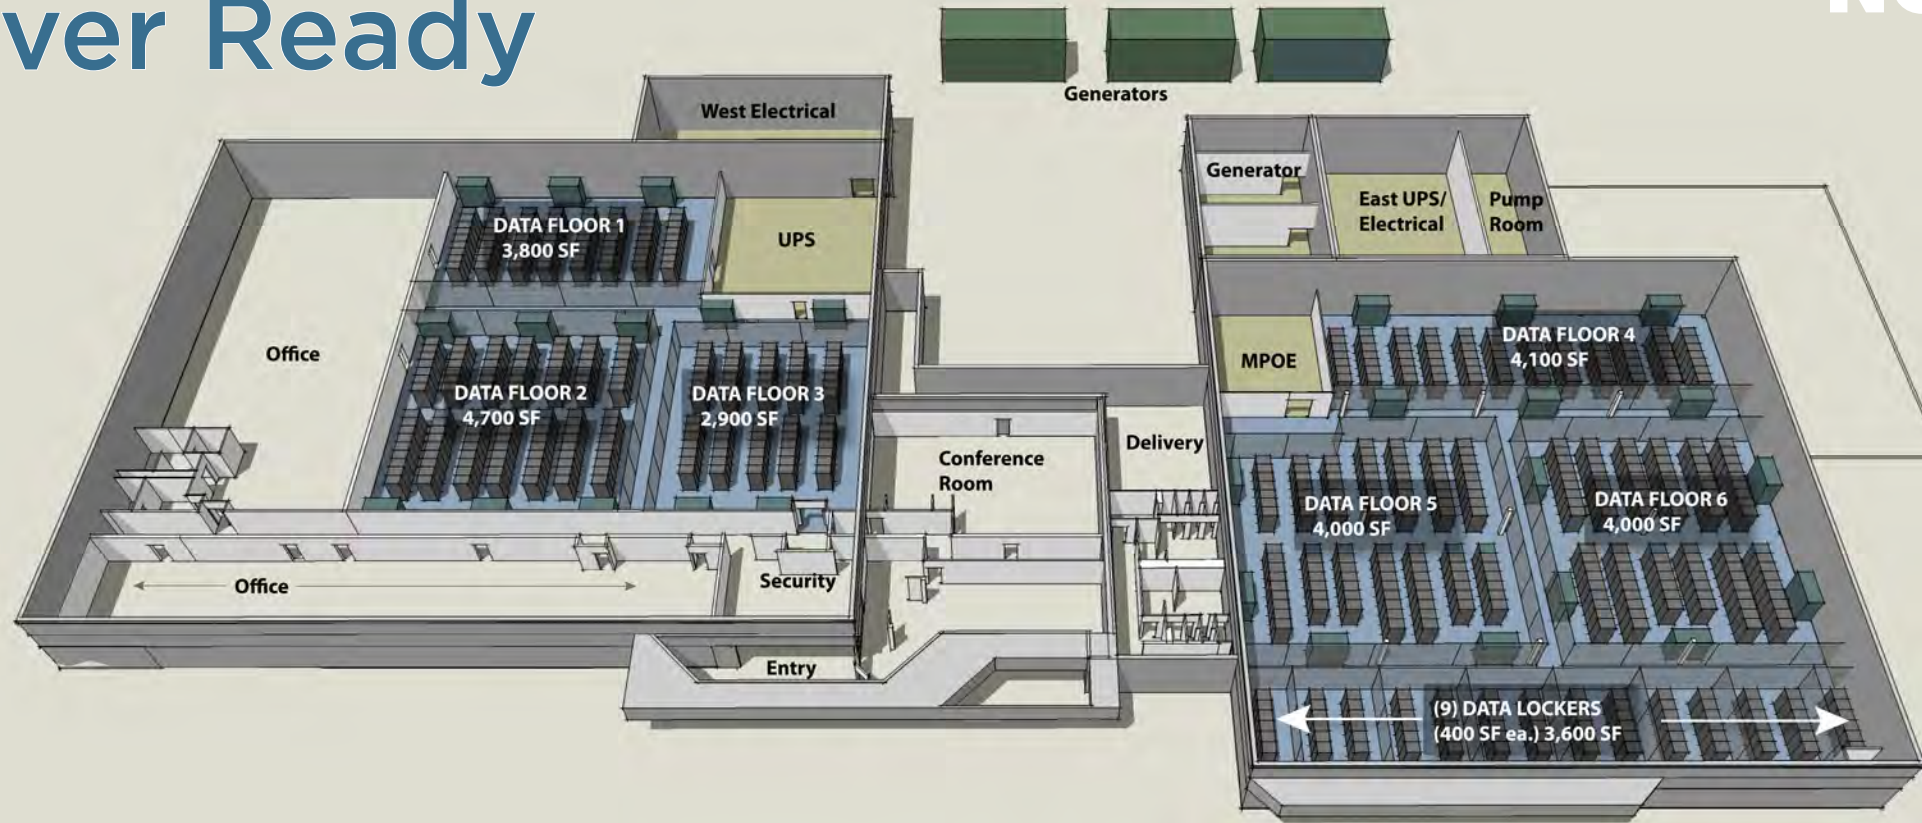

West Coast Data Center Server Ready

AVAILABLE
NOW ▶

Uninterruptible, Low-Cost Clean Power

4.5 Megawatts of power, expandable to 7 Megawatts.