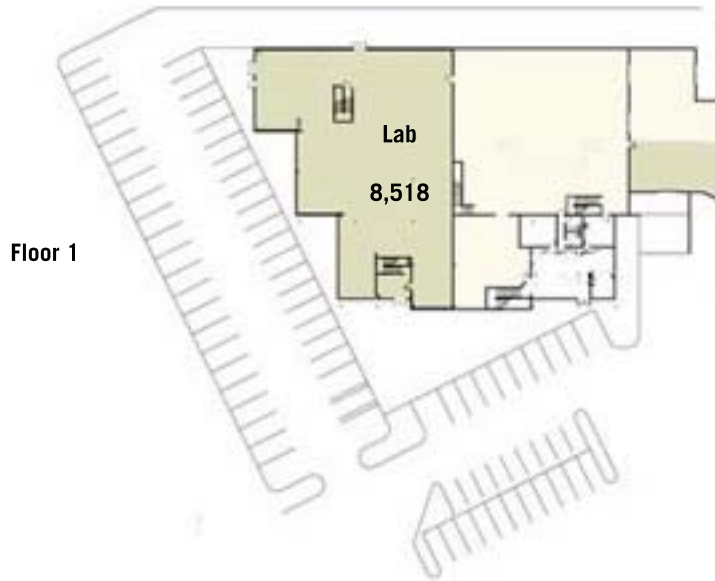

Canyon Park Building 8
22322 20th Ave SE
Bothell, WA 98021

Total Space Available

18,402 SF

Floor Plan