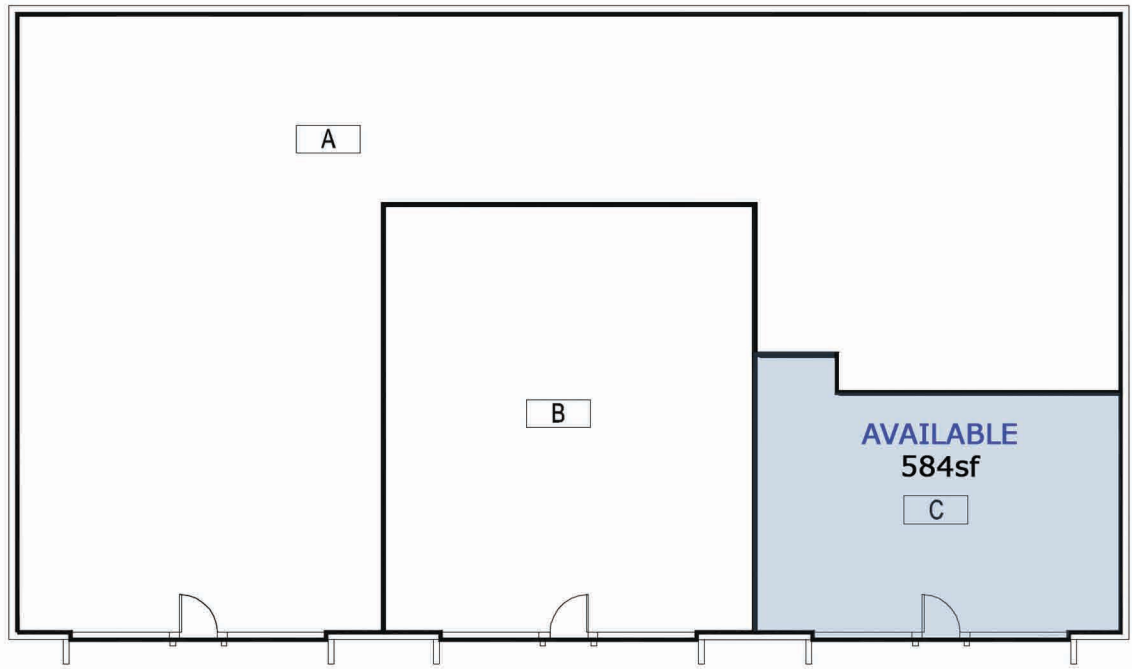

Everett Park Place
111 SE Everett Mall Way
Everett, WA 98208

Floor Plan

① GROUND FLOOR PLAN